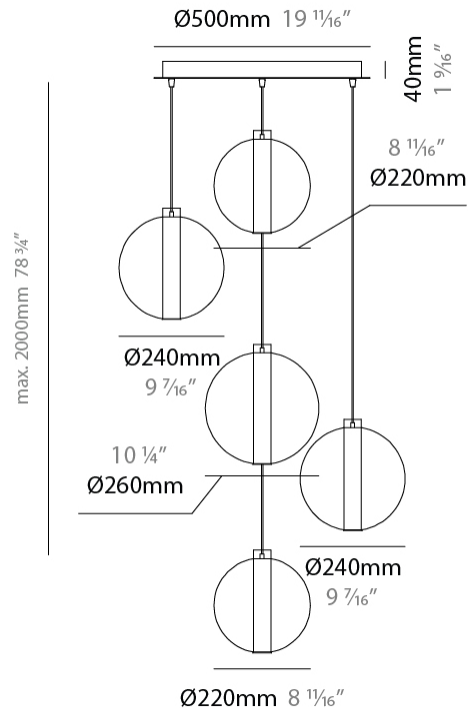

D141228-30K-MBK-AMB-BRZ-RUB-SKB-SMK

base number	_____	_____	_____
	Color Temperature	Finish Options	Finish Options

1. To build a product code in our configurator select the specify button on the base model # product page
2. To build a manual product code on this datasheet choose from the options listed below in blue font and add the suffix to the base model #

GENERAL

Series: Oscura Max
Subseries: Oscura Max - 5 Light Cluster
Brand: Cangini & Tucci
Division: Design
Mounting Type: Suspension
Mounting Location: Ceiling
Subcategory: Pendant

PHYSICAL

Shape: Round
Diameter (mm): 560
Diameter (in): 22 1/16"
Height (mm): 560
Height (in): 22 1/16"
Max. Overall Height (mm): 2560
Max. Overall Height (in): 100 13/16"
Light Distribution: Omnidirectional
Weight (kg): 8.555
Weight (lbs): 18.86
Accent Finish: PSS
Fixture Material: Glass / Metal
Cable Details: 2,000mm Transparent cable

ELECTRICAL

Lamp Type: LED (Zhaga Standard)
Input Wattage (W): 39
Total Output Wattage (W): 30
Dimming: Non-Dimmable
Driver Included: Yes
Driver Location: Integrated
Input Voltage (V): 120 - 277
Constant Current (MA): 500mA
Upon Request: Non-Dimming / Phase Dimming (120Vac only) / 0-10V Dimming

LED

Number of LEDs: 5
Color Temperature (°K): 3000
Max. Delivered Lumen (lm): 4330
CRI: >90 CRI

OPTICAL

RATINGS AND CERTIFICATIONS

Certified By: Certified for North American Standards
IP rating: IP20