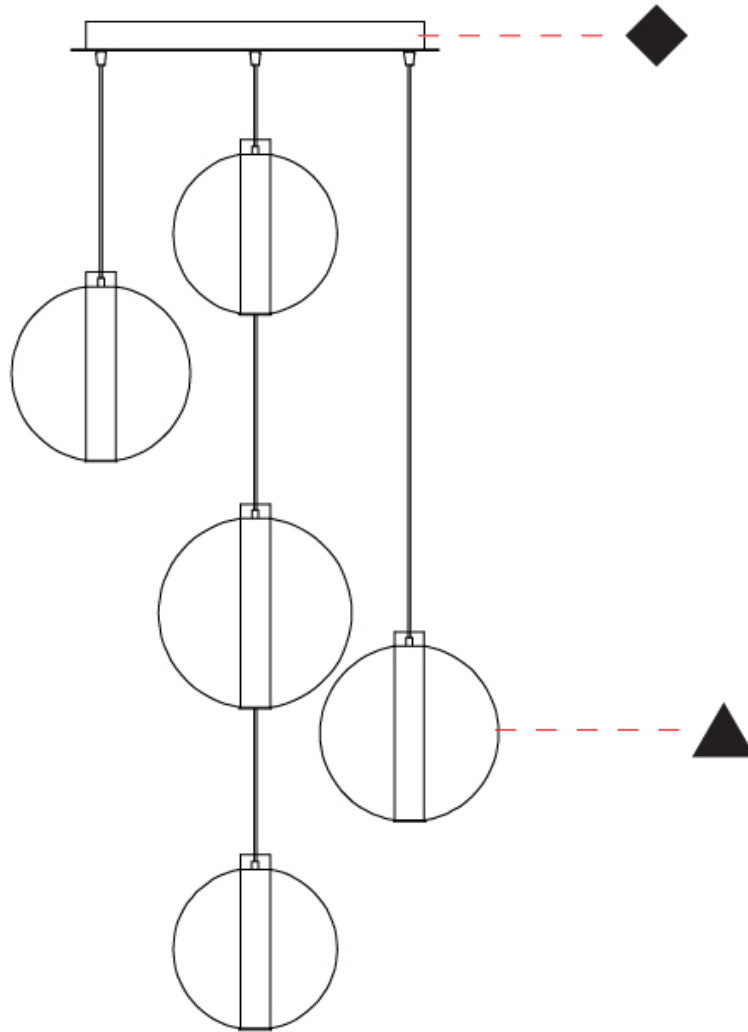

OSCURA MAX - 5 LIGHT CLUSTER SUSPENSION

D141228-30K-MBK-AMB-BRZ-RUB-SKB-SMK

PROJECT	_____
TYPE	_____
SPECIFIER	_____
QUANTITY	_____
DATE	_____

D