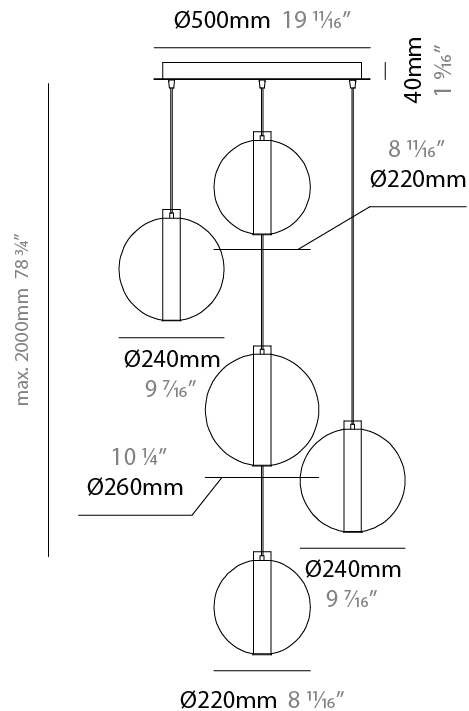

OSCURA MAX - 5 LIGHT CLUSTER SUSPENSION

D141228- : D141228-30K-CHR-TRA

base number	Color Temperature	Finish Options	Finish Options

1. To build a product code in our configurator select the specify button on the base model # product page
2. To build a manual product code on this datasheet choose from the options listed below in blue font and add the suffix to the base model #

GENERAL

Series: Oscura Max
Subseries: Oscura Max - 5 Light Cluster
Brand: Cangini & Tucci
Division: Design
Mounting Type: Suspension
Mounting Location: Ceiling
Subcategory: Pendant

PHYSICAL

Shape: Round
Diameter (mm): 560
Diameter (in): 22 1/16
Height (mm): 560
Height (in): 22 1/16
Max. Overall Height (mm): 2560
Max. Overall Height (in): 100 13/16
Light Distribution: Omnidirectional
Weight (kg): 8.555
Weight (lbs): 18.86
Accent Finish: PSS
Fixture Material: Glass / Metal
Cable Details: 2,000mm Transparent cable

ELECTRICAL

Lamp Type: LED (Zhaga Standard)
Input Wattage (W): 39
Total Output Wattage (W): 30
Dimming: Non-Dimmable
Driver Included: Yes
Driver Location: Integrated
Input Voltage (V): 120 - 277
Constant Current (MA): 500mA
Upon Request: Non-Dimming / Phase Dimming (120Vac only) / 0-10V Dimming

LED

Number of LEDs: 5
Color Temperature (°K): 3000
Max. Delivered Lumen (lm): 4330
CRI: >90 CRI

OPTICAL

RATINGS AND CERTIFICATIONS

Certified By: Certified for North American Standards
IP rating: IP20