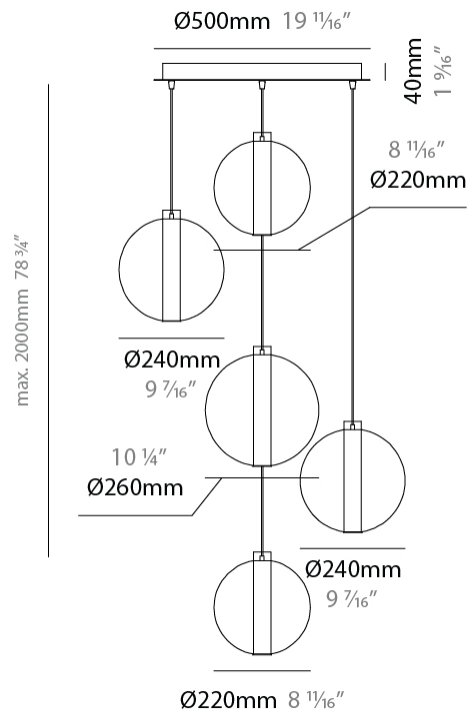

OSCURA MAX - 5 LIGHT CLUSTER SUSPENSION

D141228- : D141228-30K-CHR-STE

base number _____ Color _____ Finish _____ Finish _____
Temperature Options Options

1. To build a product code in our configurator select the specify button on the base model # product page
2. To build a manual product code on this datasheet choose from the options listed below in blue font and add the suffix to the base model #

GENERAL

Series: Oscura Max
Subseries: Oscura Max - 5 Light Cluster
Brand: Cangini & Tucci
Division: Design
Mounting Type: Suspension
Mounting Location: Ceiling
Subcategory: Pendant

PHYSICAL

Shape: Round
Diameter (mm): 560
Diameter (in): 22 1/16
Height (mm): 560
Height (in): 22 1/16
Max. Overall Height (mm): 2560
Max. Overall Height (in): 100 13/16
Light Distribution: Omnidirectional
Weight (kg): 8.555
Weight (lbs): 18.86
Accent Finish: PSS
Fixture Material: Glass / Metal
Cable Details: 2,000mm Transparent cable

ELECTRICAL

Lamp Type: LED (Zhaga Standard)
Input Wattage (W): 39
Total Output Wattage (W): 30
Dimming: Non-Dimmable
Driver Included: Yes
Driver Location: Integrated
Input Voltage (V): 120 - 277
Constant Current (MA): 500mA
Upon Request: Non-Dimming / Phase Dimming (120Vac only) / 0-10V Dimming

LED

Number of LEDs: 5
Color Temperature (°K): 3000
Max. Delivered Lumen (lm): 4330
CRI: >90 CRI

OPTICAL

RATINGS AND CERTIFICATIONS

Certified By: Certified for North American Standards
IP rating: IP20