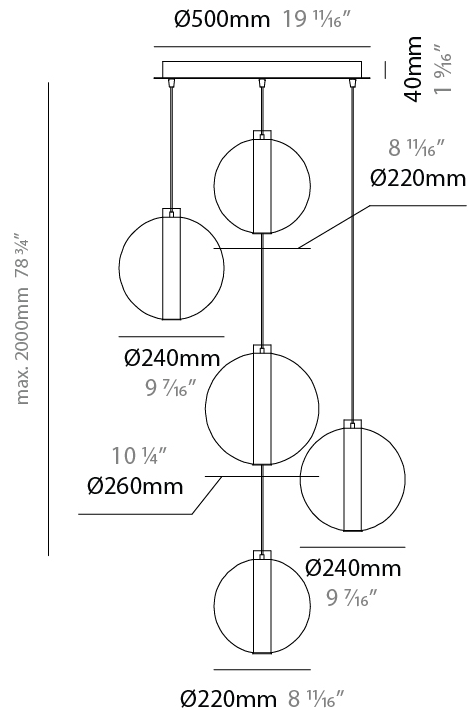

OSCURA MAX - 5 LIGHT CLUSTER SUSPENSION

D141228-30K-CHR-TRA-TRA-SMK-SMK-SMK

base number _____ Color _____ Finish _____
Temperature Options Finish Options

1. To build a product code in our configurator select the specify button on the base model # product page
2. To build a manual product code on this datasheet choose from the options listed below in blue font and add the suffix to the base model #

GENERAL

Series: Oscura Max
Subseries: Oscura Max - 5 Light Cluster
Brand: Cangini & Tucci
Division: Design
Mounting Type: Suspension
Mounting Location: Ceiling
Subcategory: Pendant

PHYSICAL

Shape: Round
Diameter (mm): 560
Diameter (in): 22 ⁷/₁₆
Height (mm): 560
Height (in): 22 ⁷/₁₆
Max. Overall Height (mm): 2560
Max. Overall Height (in): 100 ¹³/₁₆
Light Distribution: Omnidirectional
Weight (kg): 8.555
Weight (lbs): 18.86
Accent Finish: PSS
Fixture Material: Glass / Metal
Cable Details: 2,000mm Transparent cable

ELECTRICAL

Lamp Type: LED (Zhaga Standard)
Input Wattage (W): 39
Total Output Wattage (W): 30
Dimming: Non-Dimmable
Driver Included: Yes
Driver Location: Integrated
Input Voltage (V): 120 - 277
Constant Current (MA): 500mA
Upon Request: Non-Dimming / Phase Dimming (120Vac only) / 0-10V Dimming

LED

Number of LEDs: 5
Color Temperature (°K): 3000
Max. Delivered Lumen (lm): 4330
CRI: >90 CRI

OPTICAL

RATINGS AND CERTIFICATIONS

Certified By: Certified for North American Standards
IP rating: IP20